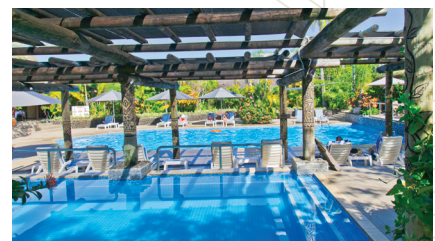

COME &
ENJOY

TANOA

TUSITALA
APIA, SAMOA

YOUR HOME AWAY FROM HOME

Set in 6 hectares of lush tropical gardens, just metres from Apia's waterfront and a few minutes' walk from the central business district.

ACCOMMODATION/SERVICES

- 95 rooms ranging from deluxe to a beautiful presidential suite
- Swimming pools
- Childrens playground
- Tennis court
- Restaurants and bar
- WiFi throughout hotel
- Gym
- Tour desk

EXPERIENCE

- Central location close to CBD hub
- The hotel reflects key elements of Samoan architecture and culture

WORLD CLASS CONFERENCE FACILITIES AND VENUE

- Indoor venues for up to 200 people
- Boardroom
- Meeting fale
- Outdoor banquet and cocktail area for up to 300 guests
- Private staging area open marquee for up to 500 guests